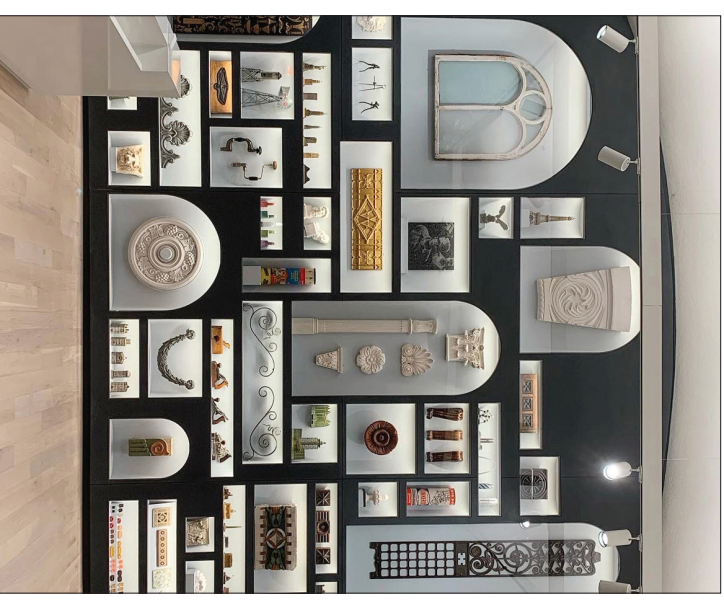

@BuildingMuseum

NATIONAL BUILDING MUSEUM VISITOR GUIDE

THE NATIONAL BUILDING MUSEUM
INSPIRES CURIOSITY ABOUT THE WORLD
WE DESIGN AND BUILD

Visitor Center

Tickets to exhibitions may be purchased at the new Visitor Center, located on the ground floor. Here, you'll see an amazing array of objects from our collection, find information on programs and other events, and learn about the Museum's focus on the built environment.