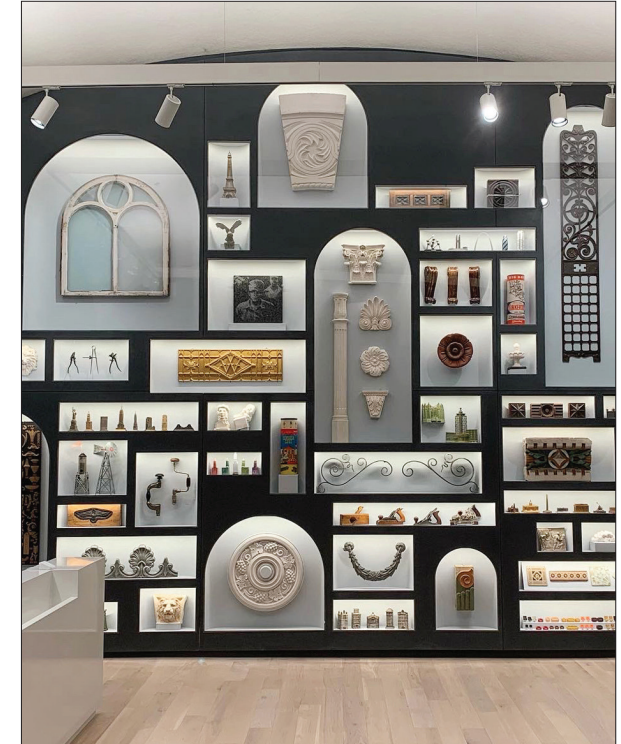

The Museum thanks our reopening sponsors:

Presenting Sponsor: 

NATIONAL BUILDING MUSEUM VISITOR GUIDE

THE NATIONAL BUILDING MUSEUM
INSPIRES CURIOSITY ABOUT THE WORLD
WE DESIGN AND BUILD

Visitor Center

Tickets to exhibitions may be purchased at the new Visitor Center, located on the ground floor. Here, you'll see an amazing array of objects from our collection, find information on programs and other events, and learn about the Museum's focus on the built environment.